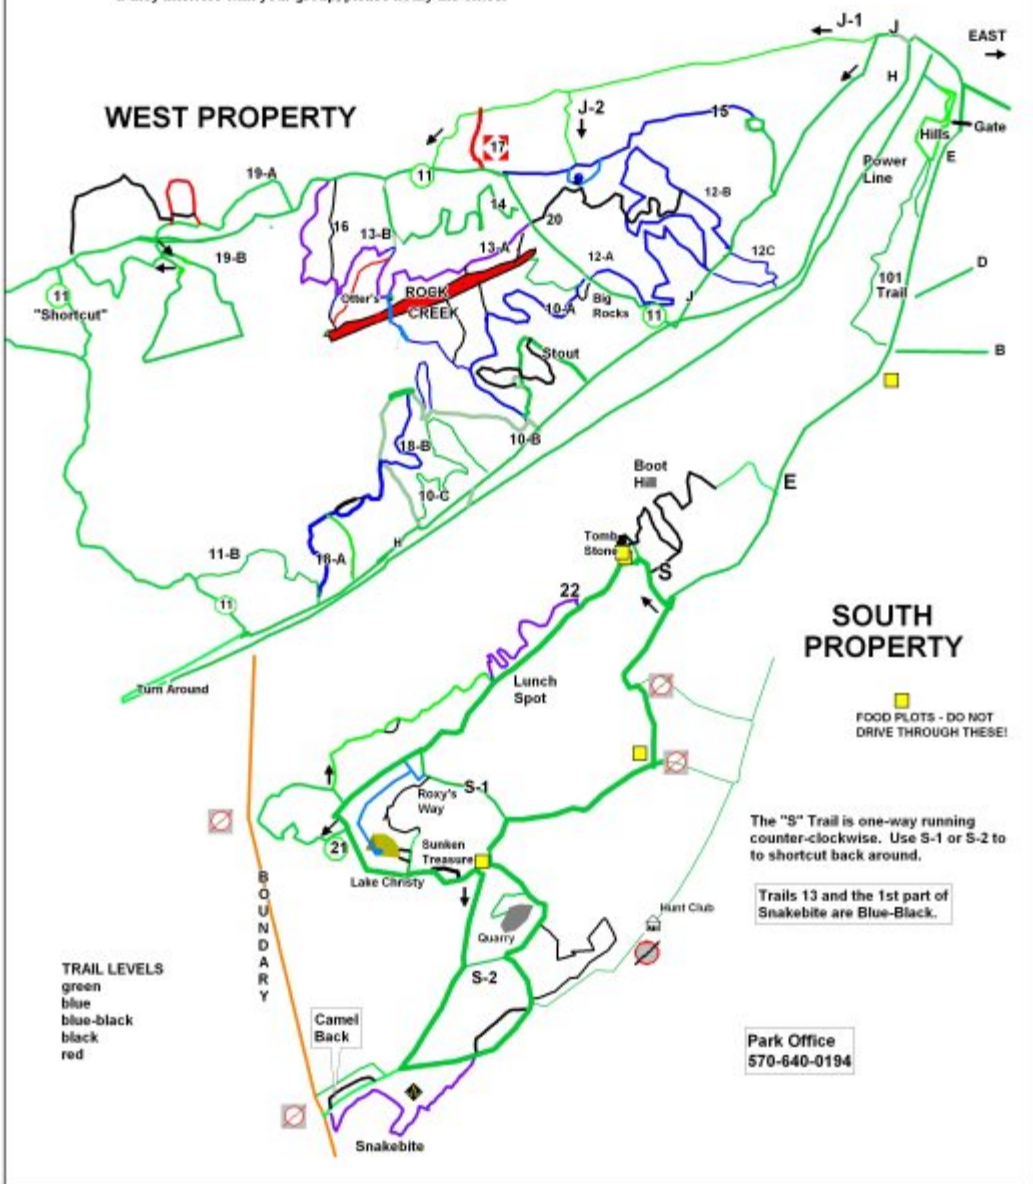

We share this land with the Broad Mt. Hunt Club. Do not drive through their food plots or trespass beyond the marked boundaries.

The Rock Creek has numerous exits/entrances that are not marked.

Tower City Trail Riders run a quad/bike route (TRAIL 7) along part of Trail 11, H, and across Tower Road, F to Shortcut to A. If they interfere with your group, please notify the office.

WEST PROPERTY

SOUTH PROPERTY

FOOD PLOTS - DO NOT DRIVE THROUGH THESE!

The "S" Trail is one-way running counter-clockwise. Use S-1 or S-2 to shortcut back around.

Trails 13 and the 1st part of Snakebite are Blue-Black.

Park Office
570-640-0194

TRAIL LEVELS
green
blue
blue-black
black
red